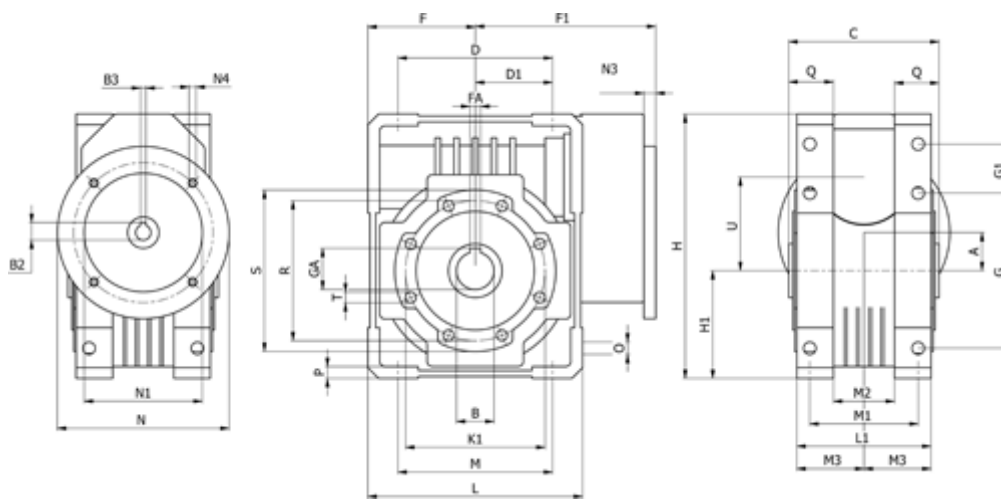

Data Sheet

Article number: 3921110045730

Description: Worm gear
WR 110-U-45-80B5, without lubrication

Measures

A = 110.10	F = 125	L = 250	N2 = 130	T = M12x19
B = 42	F1 = 204	L1 = 143	N3 = 0.0	U = 130
B1 E7 = 19	FA = 12	M = 184	N4 = M10x15	
B2 = 21.8	G = 184	M1 = 115	O = 14.0	
B3 H9 = 6	G1 = 58.0	M2 = 69	P = 14	
C = 155	GA = 45.3	M3 = 73.0	Q = 45	
D = 174.0	H = 308.0	N = 200	R = 165	
D1 = 82.0	H1 = 125.0	N1 = 165	S = 200	